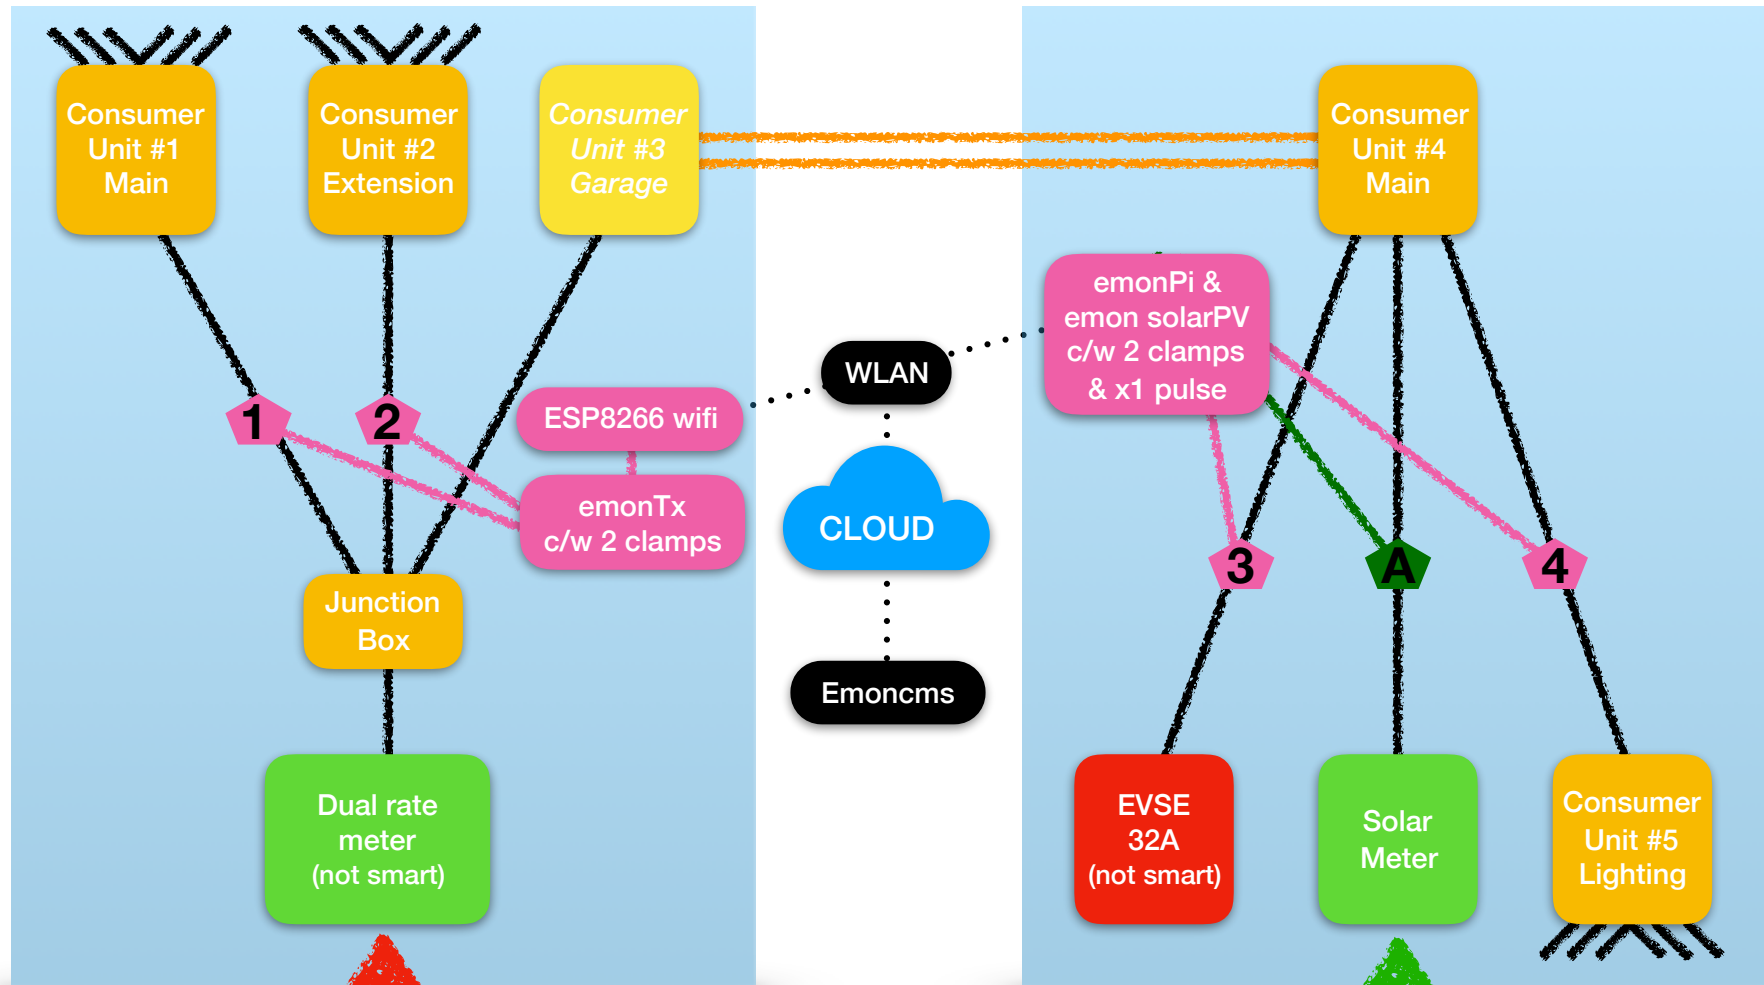

# House

# Garage

Mains  
100A  
(Single Phase)

Solar Panels  
4kW

-  = emon CT clamp
-  = emon pulse clamp